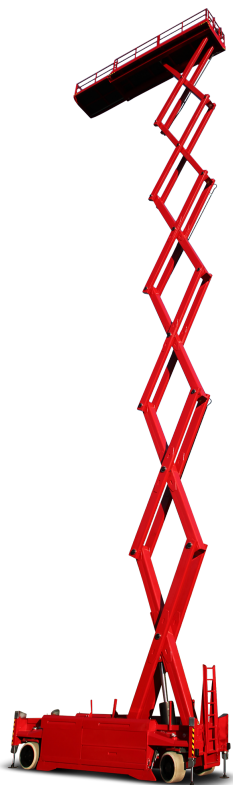

PB S320-18ES 4x4

Self-propelled Mega-Scissor lift

32,02 m Working height

1,80 m Total width

indoor + outdoor

Technische Daten

	Working height	32,02 m		Platform extension (scissors)	2,25 m
	Platform height	30,02 m		Gradeability	25 %
	Lift capacity	750 kg		Speed - stowed	1,44 km/h
	Lift capacity platform extension	750 kg		Speed - raised	0,13 km/h
	Total length	6,60 m		Drive type	Electro-hydraulic drive
	Total width	1,80 m		Battery capacity	-
	Total height	4,22 m		Area of application	indoor + outdoor
	Turning radius outside	6,30 m		People indoor	4
	Transport height	3,31 m		People outdoor	4
	Total weight	24.220 kg		Drivable at full height	Yes

Produktbeschreibung

- With the PB S320-18ES 4x4 with a working height of 32.02 m, you are ideally equipped for maintenance, installation and assembly work of all kinds, both indoor and outdoor
- With a Mega-Deck platform of max. 8.40 m x 1.80 m size and strong 750 kg lift capacity, the working platform provides a secure job at height for up to 4 people
- With its emission-free electro-hydraulic drive the 1.80 m narrow working platform is predestined for long-lasting, large scale use, especially in enclosed spaces
- A standard proportional control ensures that the machines performs all movements (lifting, lowering, driving) smooth and precisely
- The combination of 4-wheel-drive and standard differential lock gives the working platform sufficient propulsion and the necessary balance when used on hard-to-drive, roughy grounds

E-Mail: info@pblift.de | Website: pblift.de

PB S320-18ES 4x4

Self-propelled Mega-Scissor lift

32,02 m Working height

1,80 m Total width

indoor + outdoor

- Within a short period, the standard automatic outrigger system levels roughness of the floor and creates a great plus of stability