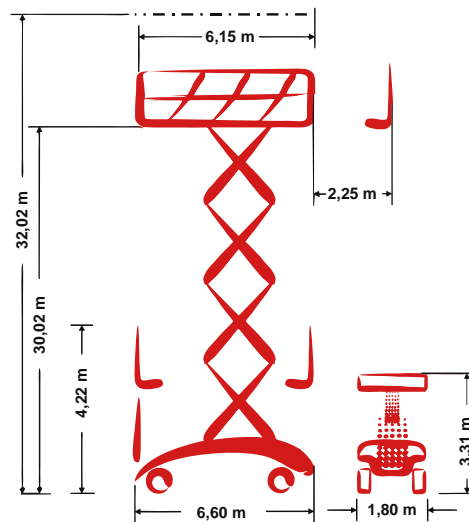

PB S320-18ES 4x4

Self-propelled Mega-Scissor lift

32,02 m Working height

1,80 m Total width

indoor + outdoor

- Within a short period, the standard automatic outrigger system levels roughness of the floor and creates a great plus of stability

Arbeitsdiagramm

Technische Änderungen / Verbesserungen sind vorbehalten.

Platformers Business

PB Liftechnik GmbH | Gewerbegebiet Gassenäcker | 89429 Oberbechingen

Telefon: +49 (0) 90 77 - 95 00 - 0 | Telefax: +49 (0) 90 77 - 95 00 - 40

E-Mail: info@pblift.de | Website: pblift.de